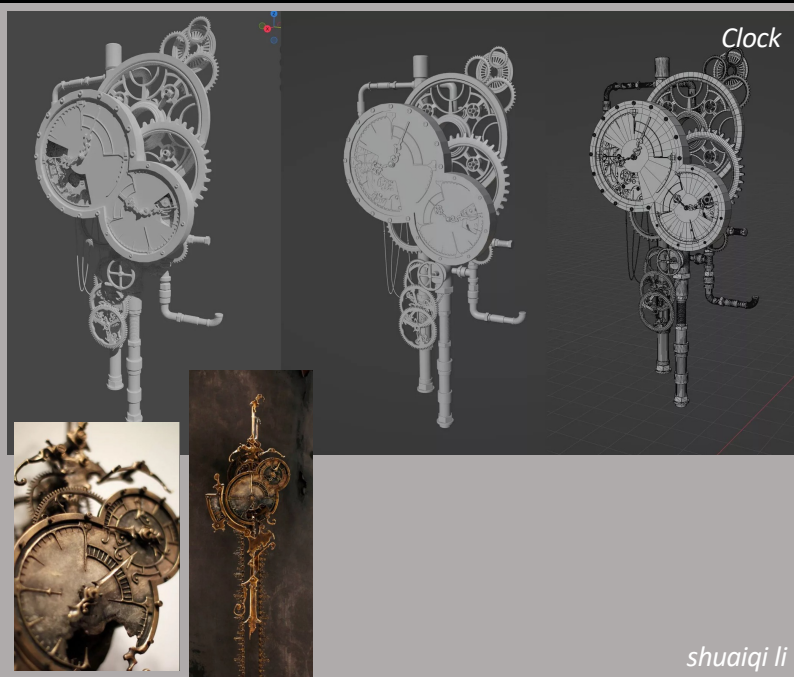

Steampunk

Spaceship project

The background of the slide is a detailed, atmospheric illustration of a steampunk-style interior. It features a complex arrangement of brass gears, pipes, and machinery. The lighting is warm and golden, emanating from various sources, creating a sense of depth and texture. The overall aesthetic is reminiscent of a workshop or a control room from a classic science fiction or fantasy setting.

Christos Vassos

Clock

shuaiqi li

Bookshelf

This is a large bookshelf composed of a group of bookshelves, even requiring a small ladder to reach the highest point. It retains the basis of the wooden structure of the European traditional bookshelf, and adds steampunk elements, making it full of mystery.

Jaichen Ding

Pool

This is an industrial-style pool. In addition to the main model, I added some water pipes and wires to present a steampunk mechanical style. I will mainly use a rusty metal texture and brown tone as the material.