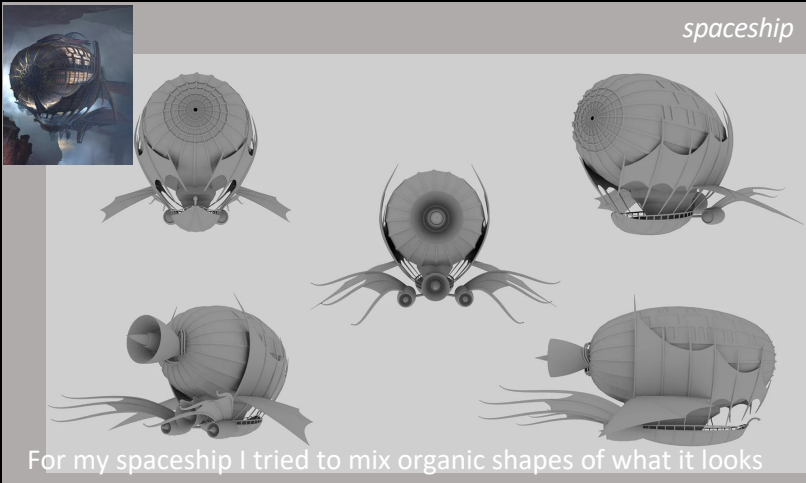

Steampunk

Spaceship project

The background of the slide is a detailed, atmospheric illustration of a steampunk-style interior. It features a complex arrangement of brass gears, pipes, and machinery. The lighting is warm and golden, emanating from various sources, creating a sense of depth and texture. The overall aesthetic is reminiscent of a workshop or a control room from a classic science fiction or fantasy setting.

Jaichen Ding

Pool

This is an industrial-style pool. In addition to the main model, I added some water pipes and wires to present a steampunk mechanical style. I will mainly use a rusty metal texture and brown tone as the material.

Chieh-Hsi Ma

Wine

Shiqi Ma

This is a group of modeling about wine, including wine bottles, wine glass, and wine racks. Steampunk elements are added to the style, and the wine bottle and wine glass are modified to the style of whiskey in the discussion.

suitcase

Zhiqian Huang

spaceship

For my spaceship I tried to mix organic shapes of what it looks like fish fins as the wings of the spaceship, and an outer structure that surrounds part of the main body. Originally, I only added two back engines but then I decided to add two more additional engines on the sides along with two more wings to make the design more interesting.