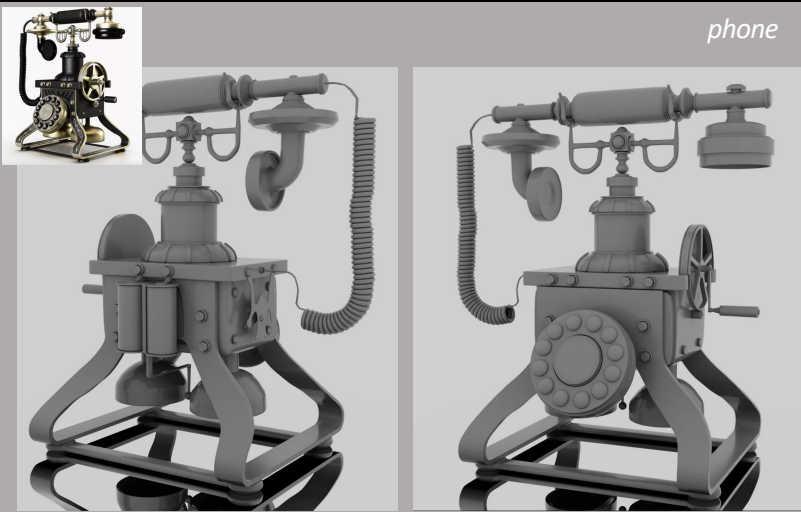

Chieh-Hsi Ma

Wine

Shiqi Ma

This is a group of modeling about wine, including wine bottles, wine glass, and wine racks. Steampunk elements are added to the style, and the wine bottle and wine glass are modified to the style of whiskey in the discussion.

suitcase

Zhiqian Huang

spaceship

For my spaceship I tried to mix organic shapes of what it looks like fish fins as the wings of the spaceship, and an outer structure that surrounds part of the main body. Originally, I only added two back engines but then I decided to add two more additional engines on the sides along with two more wings to make the design more interesting.

Maria Nira Gonzalez Sanchez

phone

The highlight of this old-fashioned phone is that it not only has a steampunk-style gear mechanism but also has a very modern midsole hollow design. It retains the classics and also has an extremely avant-garde design.