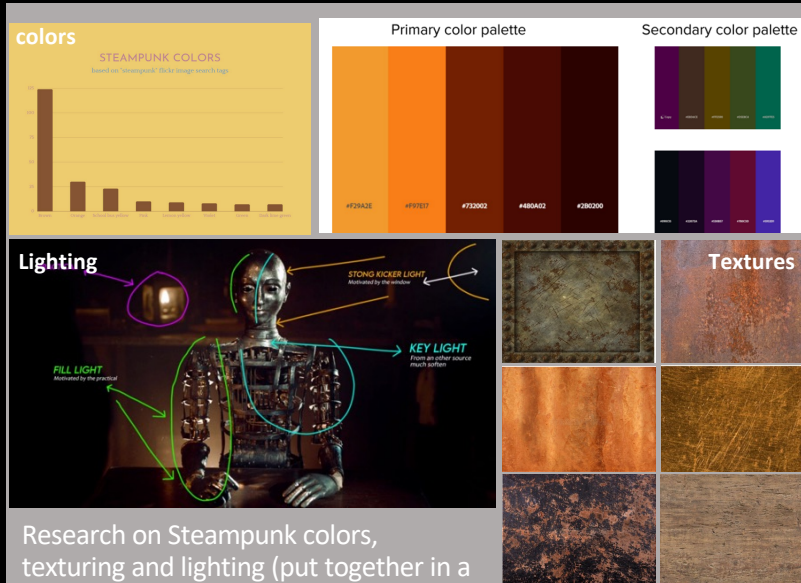

Muqing Liang

Water

Yanbin Ma

Lamp

This standing lamp is a combination made from the two reference images. It gives it that steampunk feeling through the structure of pipes going through the model. The design gives it that little edge due to the two gas meters that will be animated.

Roos Stolk

Compositors work for the clean up of the corridor

Clean Up TEST:
<https://www.youtube.com/watch?v=ohvdYXYLWkU>

Vitus Lasrado

Research on Steampunk colors, texturing and lighting (put together in a document)