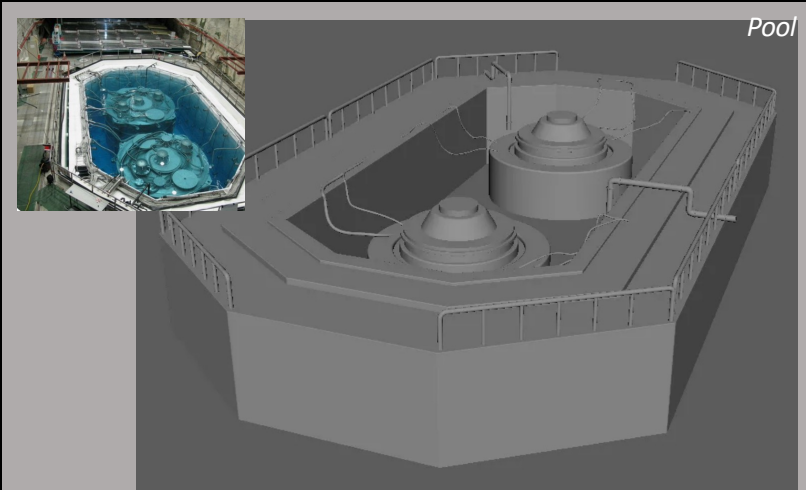

Christos Vassos

Clock

shuaiqi li

Bookshelf

This is a large bookshelf composed of a group of bookshelves, even requiring a small ladder to reach the highest point. It retains the basis of the wooden structure of the European traditional bookshelf, and adds steampunk elements, making it full of mystery.

Jaichen Ding

Pool

This is an industrial-style pool. In addition to the main model, I added some water pipes and wires to present a steampunk mechanical style. I will mainly use a rusty metal texture and brown tone as the material.